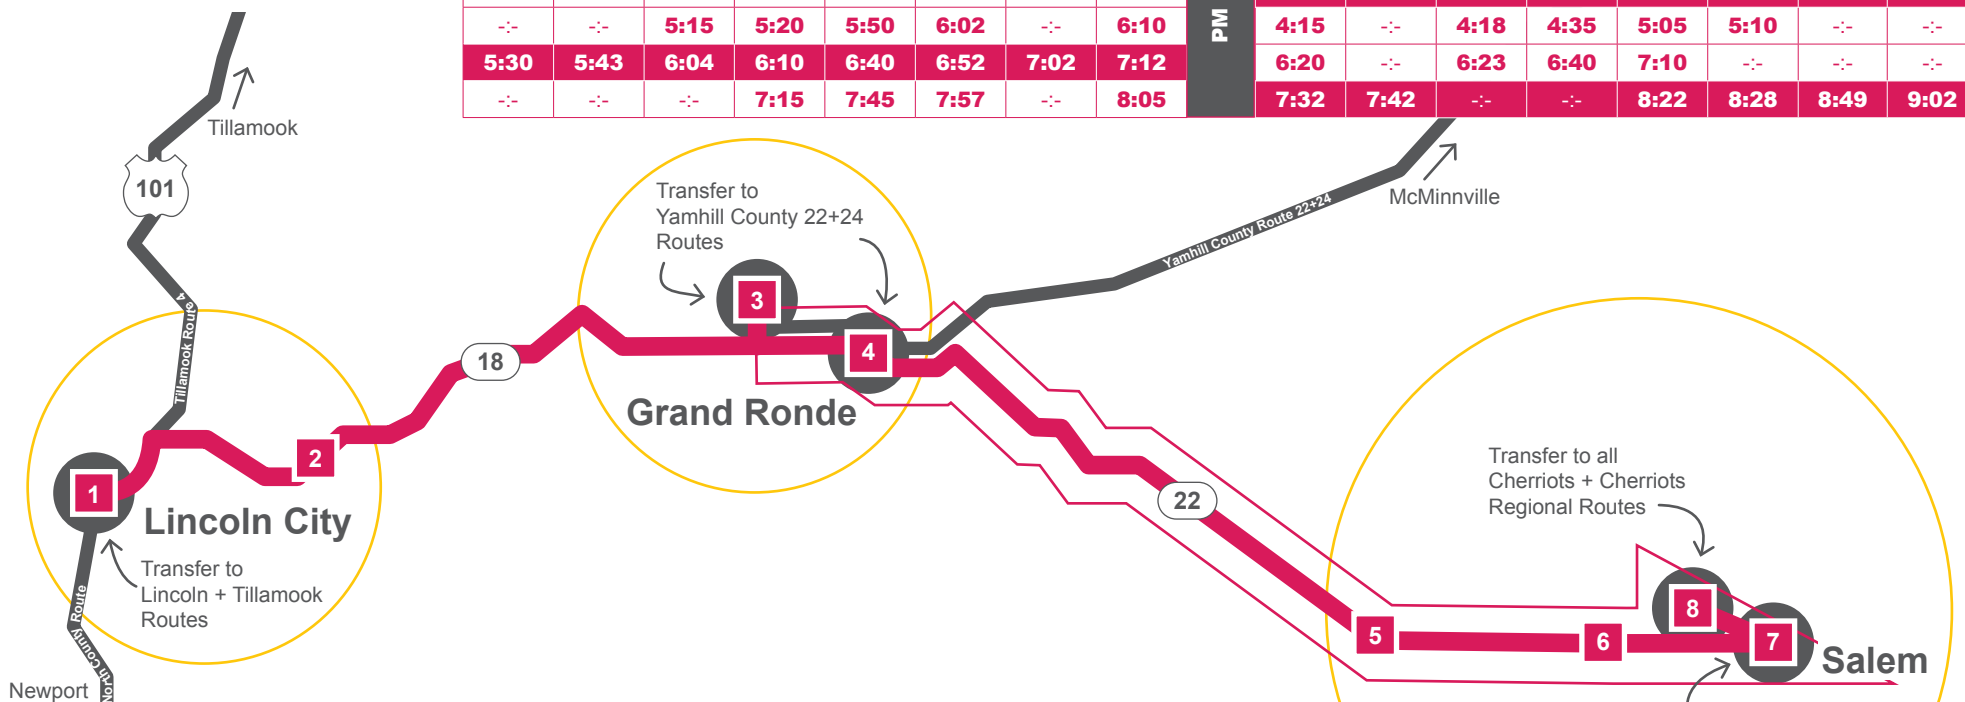

TRANSFER TO OTHER SERVICES

YCTA Routes 22+24 (Mon. - Sat.) Willamina/Sheridan/McMinnville	\$1.25
Lincoln City Loop (Mon. - Sat.)	\$1 per zone
Lincoln City to Tillamook (Daily)	\$4.50
Lincoln City to Newport (Daily)	\$4

nwCONNECTOR
NWCONNECTOR.ORG

VISITOR PASSES

3 day pass \$25
7 day pass \$30

Use a visitor pass for a round trip from the valley to the coast (ride the 60X from Salem) and unlimited travel from Astoria to Yachats.

ROUTES 60X COASTAL CONNECTOR + 70X GRAND RONDE EXPRESS

Chinook Winds (Lincoln City)	Rose Lodge	Grand Ronde Community Center	Spirit Mountain	Rickreal Fairgrounds Park & Ride	Edgewater @ Rosemont	Salem Greyhound Amtrak Station	Downtown Salem Transit Mall	Downtown Salem Transit Mall	Salem Greyhound Amtrak Station	Edgewater @ Rosemont	Rickreal Fairgrounds Park & Ride	Spirit Mountain	Grand Ronde Community Center	Rose Lodge	Chinook Winds (Lincoln City)	
1	2	3	4	5	6	7	8	8	7	6	5	4	3	2	1	
EASTBOUND TO SALEM								WESTBOUND TO LINCOLN CITY								
6:20	6:33	6:54	7:00	-	-	7:40	7:50	AM	7:00	-	7:03	7:20	7:50	7:55	-	-
-	-	8:15	8:20	8:50	9:02	-	9:10		8:50	9:00	-	-	9:40	9:46	10:07	10:20
12:00	12:13	12:34	12:40	-	-	1:20	1:30	PM	1:30	-	1:33	1:50	2:20	2:25	-	-
-	-	2:30	2:35	3:05	3:17	-	3:25		2:30	2:40	-	-	3:20	3:26	3:47	4:00
-	-	5:15	5:20	5:50	6:02	-	6:10		4:15	-	4:18	4:35	5:05	5:10	-	-
5:30	5:43	6:04	6:10	6:40	6:52	7:02	7:12		6:20	-	6:23	6:40	7:10	-	-	-
-	-	-	7:15	7:45	7:57	-	8:05		7:32	7:42	-	-	8:22	8:28	8:49	9:02

- 60X COASTAL CONNECTOR
Sunday - Saturday
- 70X GRAND RONDE EXPRESS
Monday - Friday
- TRANSFER LOCATIONS
- ZONES