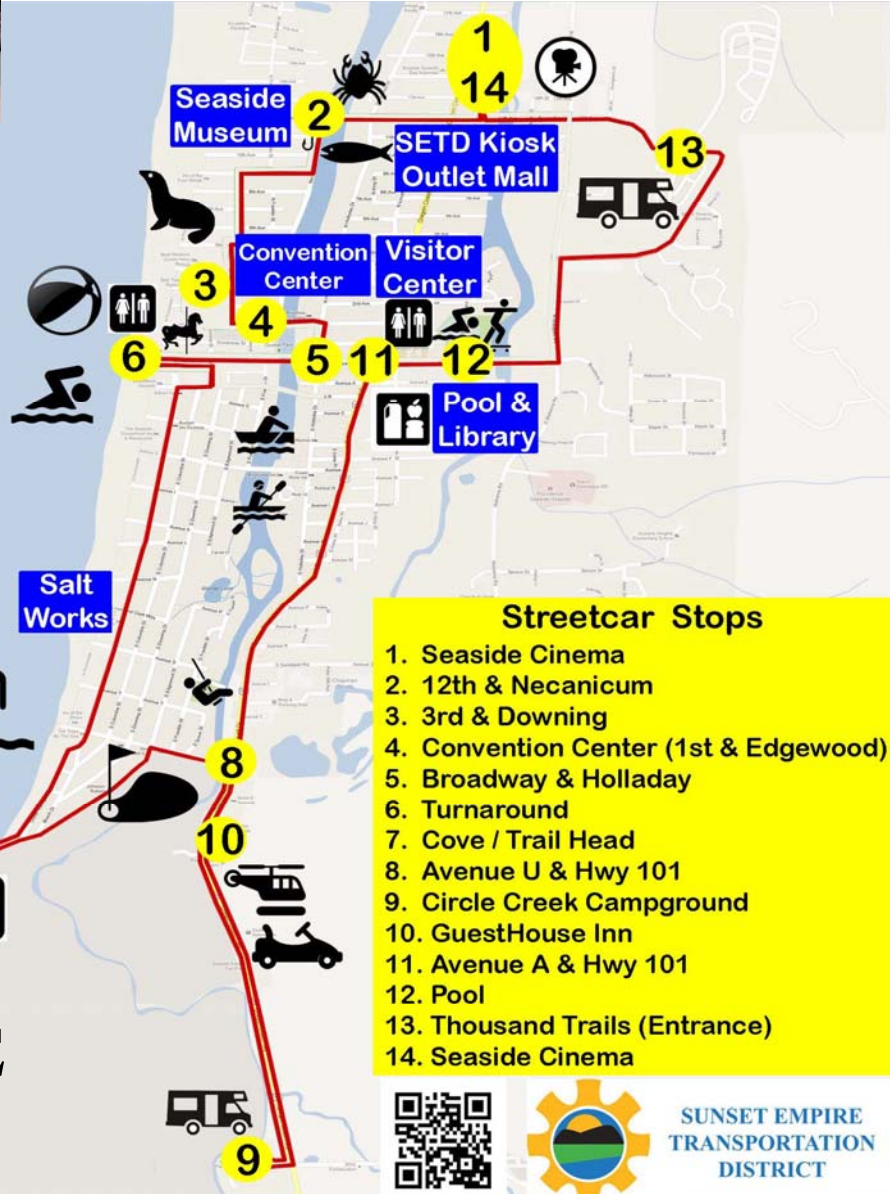

SEASIDE STREETCAR SATURDAY AND SUNDAY

2018

\$ 1.00 PER RIDE
May 26 thru Sept. 30

- Streetcar Stops**
1. Seaside Cinema
 2. 12th & Necanicum
 3. 3rd & Downing
 4. Convention Center (1st & Edgewood)
 5. Broadway & Holladay
 6. Turnaround
 7. Cove / Trail Head
 8. Avenue U & Hwy 101
 9. Circle Creek Campground
 10. GuestHouse Inn
 11. Avenue A & Hwy 101
 12. Pool
 13. Thousand Trails (Entrance)
 14. Seaside Cinema

SUNSET EMPIRE
TRANSPORTATION
DISTRICT

1	Seaside Cinema	11:00 AM	12:00 PM	1:00 PM	2:00 PM	3:00 PM	4:00 PM	5:00 PM	6:00 PM	7:00 PM
2	12th & Necanicum	11:02 AM	12:02 PM	1:02 PM	2:02 PM	3:02 PM	4:02 PM	5:02 PM	6:02 PM	7:02 PM
3	3rd & Downing	11:05 AM	12:05 PM	1:05 PM	2:05 PM	3:05 PM	4:05 PM	5:05 PM	6:05 PM	7:05 PM
4	Convention Center	11:06 AM	12:06 PM	1:06 PM	2:06 PM	3:06 PM	4:06 PM	5:06 PM	6:06 PM	7:06 PM
5	Broadway & Holladay	11:08 AM	12:08 PM	1:08 PM	2:08 PM	3:08 PM	4:08 PM	5:08 PM	6:08 PM	7:08 PM
6	Turnaround	11:18 AM	12:18 PM	1:18 PM	2:18 PM	3:18 PM	4:18 PM	5:18 PM	6:18 PM	7:18 PM
7	Cove / Trail Head	11:28 AM	12:28 PM	1:28 PM	2:28 PM	3:28 PM	4:28 PM	5:28 PM	6:28 PM	7:28 PM
8	Avenue U & Hwy 101	11:34 AM	12:34 PM	1:34 PM	2:34 PM	3:34 PM	4:34 PM	5:34 PM	6:34 PM	7:34 PM
9	Circle Creek Camp	11:38 AM	12:38 PM	1:38 PM	2:38 PM	3:38 PM	4:38 PM	5:38 PM	6:38 PM	7:38 PM
10	GuestHouse Inn	11:42 AM	12:42 PM	1:42 PM	2:42 PM	3:42 PM	4:42 PM	5:42 PM	6:42 PM	7:42 PM
11	Avenue A & Hwy 101	11:45 AM	12:45 PM	1:45 PM	2:45 PM	3:45 PM	4:45 PM	5:45 PM	6:45 PM	7:45 PM
12	Pool	11:46 AM	12:46 PM	1:46 PM	2:46 PM	3:46 PM	4:46 PM	5:46 PM	6:46 PM	7:46 PM
13	Thousand Trails	11:48 AM	12:48 PM	1:48 PM	2:48 PM	3:48 PM	4:48 PM	5:48 PM	6:48 PM	7:48 PM
14	Seaside Cinema	11:50 AM	12:50 PM	1:50 PM	2:50 PM	3:50 PM	4:50 PM	5:50 PM	6:50 PM	7:50 PM