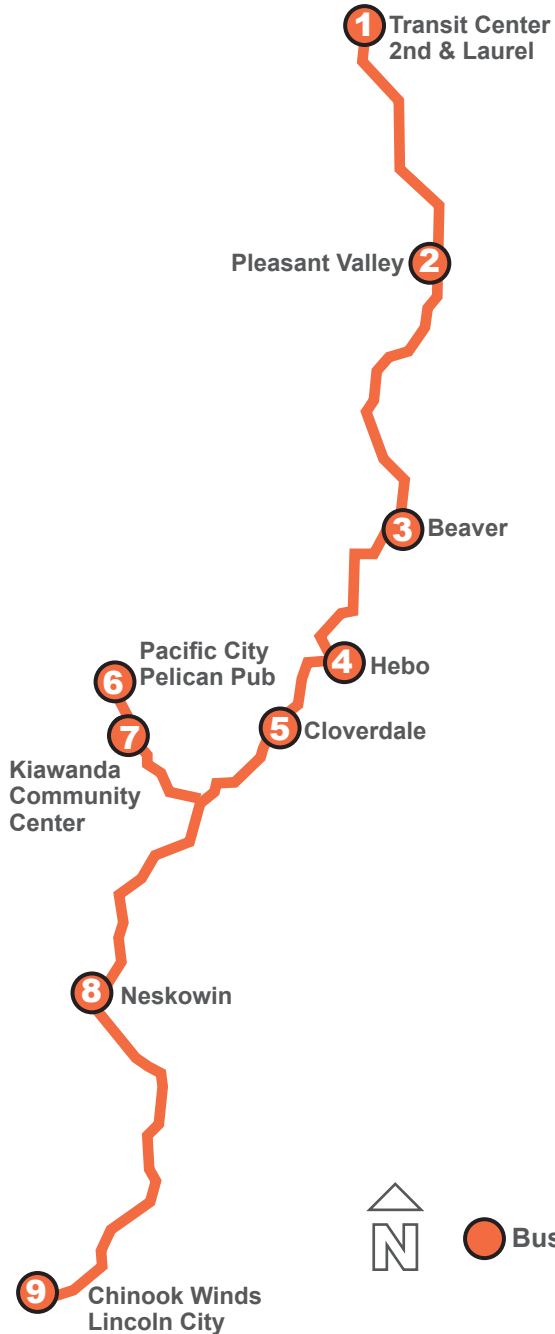

FARES

Zone Fares (Per Zone, One Way) \$1.50

Zone 1: Hobsonville Point (S. of Garibaldi) to Sand Lake Rd (N. of Hemlock)

Zone 2: Clatsop County Line to Hobsonville Point (S. of Garibaldi)

Zone 3: Sand Lake Rd (N. of Hemlock) to Lincoln County Line

amtrak.com | 1-800-872-7245

Tri-Met

trimet.org | 503-238-7433

ROUTE 4

Tillamook - Lincoln City

@TillamookBus

Effective
September 1, 2021

ROUTE 4

Tillamook- Lincoln City

SERVICE OPERATES
7 DAYS A WEEK

Transit Center 2nd & Laurel	Pleasant Valley	Beaver	Hebo	Cloverdale	Pelican Pub (Pacific City)	Kiawanda Community Center	Neskowin	Chinook Winds Lincoln City
9	8	7	6	5	4	3	2	1
Southbound								
5:20	5:28	5:37	5:44	5:48	6:03	6:05	6:20	6:35
3:00	3:08	3:17	3:24	3:28	3:43	3:45	4:00	4:15
6:10	6:18	6:27	6:34	6:38	6:53	6:55	7:10	7:25

bold = PM

Chinook Winds Lincoln City	Neskowin	Pelican Pub (Pacific City)	Kiawanda Community Center	Cloverdale	Hebo	Beaver	Pleasant Valley	Transit Center 2nd & Laurel
9	8	7	6	5	4	3	2	1
Northbound								
6:40	6:55	7:10	7:12	7:25	7:29	7:38	7:47	7:55
4:35	4:50	5:05	5:07	5:20	5:24	5:33	5:42	5:50
7:45	8:00	8:15	8:17	8:30	8:34	8:43	8:52	9:00