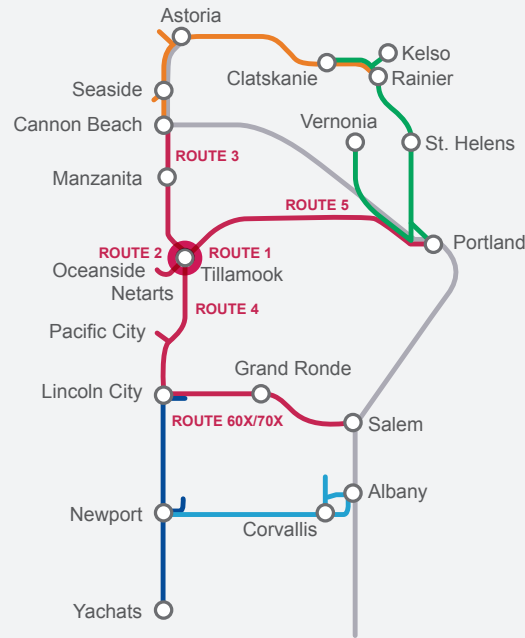

FARES

Zone Fares (Per Zone, One Way) \$1.50

Zone 1: Hobsonville Point (S. of Garibaldi) to Sand Lake Rd (N. of Hemlock)

Zone 2: Clatsop County Line to Hobsonville Point (S. of Garibaldi)

Zone 3: Sand Lake Rd (N. of Hemlock) to Lincoln County Line

Christmas Day

ROUTE AND SCHEDULE INFORMATION

800-815-8283

nwconnector.org

800-735-2700/TTY

RIDER ALERTS

503-842-0123

REALTIME BUS INFO: TRANSIT APP

nwCONNECTOR

NWCONNECTOR.ORG

Visitor Pass for NWCONNECTOR

3 Days \$25

7 Days \$30

(includes a round trip to Portland or Salem and unlimited travel on NWConnector routes)

CONNECTING SERVICES

Lincoln County Transit

Tillamook- Lincoln City

SERVICE OPERATES
7 DAYS A WEEK

Transit Center 2nd & Laurel	Pleasant Valley	Beaver	Hebo	Cloverdale	Pelican Pub (Pacific City)	Kiawanda Community Center	Neskowin	Chinook Winds Lincoln City
9	8	7	6	5	4	3	2	1
Southbound								
5:20	5:28	5:37	5:44	5:48	6:03	6:05	6:20	6:35
3:00	3:08	3:17	3:24	3:28	3:43	3:45	4:00	4:15
6:10	6:18	6:27	6:34	6:38	6:53	6:55	7:10	7:25