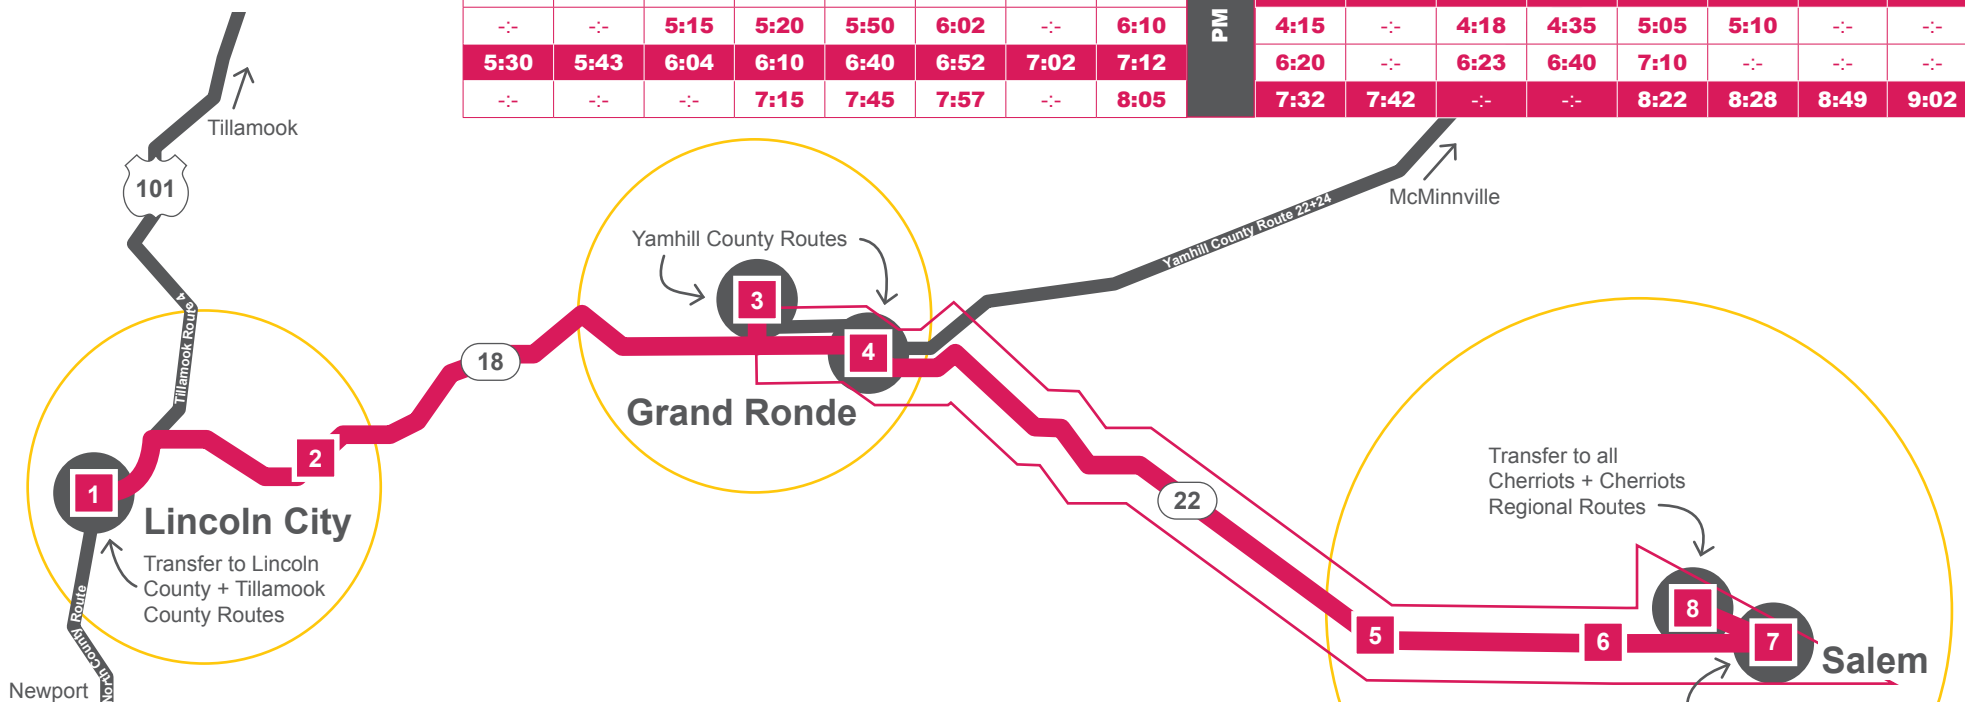

Drivers accept cash only for exact fare.

**VISITOR PASSES**

3 day pass \$25  
 7 day pass \$30

Use a visitor pass for a round trip from the valley to the coast (ride the 60X from Salem) and unlimited travel from Astoria to Yachats.

**Greyhound**  
[greyhound.com](http://greyhound.com)  
 1-800-231-2222

**Amtrak**  
[amtrak.com](http://amtrak.com)  
 1-800-872-7245

**ROUTES**

**60X**

COASTAL CONNECTOR

**70X**

GRAND RONDE EXPRESS

Effective July 1, 2021

# ROUTES 60X COASTAL CONNECTOR + 70X GRAND RONDE EXPRESS

Chinook Winds (Lincoln City)	Rose Lodge	Grand Ronde Community Center	Spirit Mountain	Rickreall Fairgrounds Park & Ride	Edgewater @ Rosemont	Salem Greyhound Amtrak Station	Downtown Salem Transit Mall	Downtown Salem Transit Mall	Salem Greyhound Amtrak Station	Edgewater @ Rosemont	Rickreall Fairgrounds Park & Ride	Spirit Mountain	Grand Ronde Community Center	Rose Lodge	Chinook Winds (Lincoln City)	
1	2	3	4	5	6	7	8	8	7	6	5	4	3	2	1	
<b>EASTBOUND TO SALEM</b>								<b>WESTBOUND TO LINCOLN CITY</b>								
6:20	6:33	6:54	7:00	-	-	7:40	7:50	AM	7:00	-	7:03	7:20	7:50	7:55	-	-
-	-	8:15	8:20	8:50	9:02	-	9:10		8:30	8:40	-	-	9:20	9:26	9:47	10:00
11:50	12:03	12:24	12:30	-	-	1:10	1:20	PM	1:30	-	1:33	1:50	2:20	2:25	-	-
-	-	2:30	2:35	3:05	3:17	-	3:25		2:10	2:20	-	-	3:00	3:06	3:27	3:40
-	-	5:15	5:20	5:50	6:02	-	6:10		4:15	-	4:18	4:35	5:05	5:10	-	-
5:30	5:43	6:04	6:10	6:40	6:52	7:02	7:12		6:20	-	6:23	6:40	7:10	-	-	-
-	-	-	7:15	7:45	7:57	-	8:05		7:32	7:42	-	-	8:22	8:28	8:49	9:02

- 60X COASTAL CONNECTOR  
Sunday - Saturday
- 70X GRAND RONDE EXPRESS  
Monday - Friday
- TRANSFER LOCATIONS
- ZONES