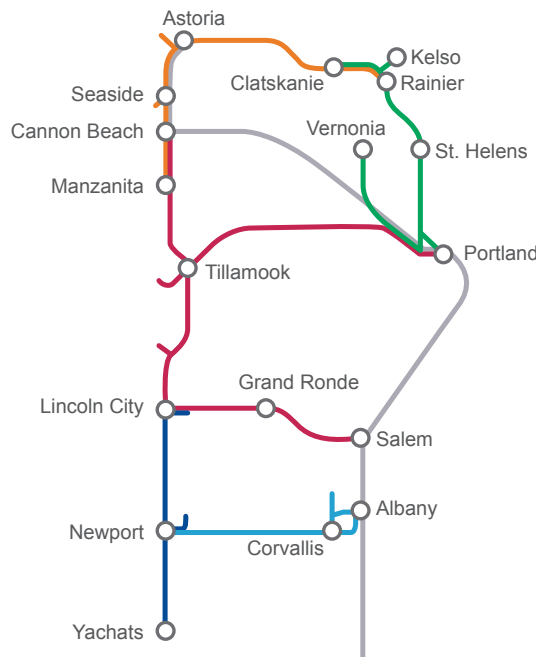

nwCONNECTOR
NWCONNECTOR.ORG

VISITOR PASSES

3 day pass $25
7 day pass $30

Use a visitor pass for a round trip from the valley to the coast (ride the 60X from Salem) and unlimited travel from Astoria to Yachats.