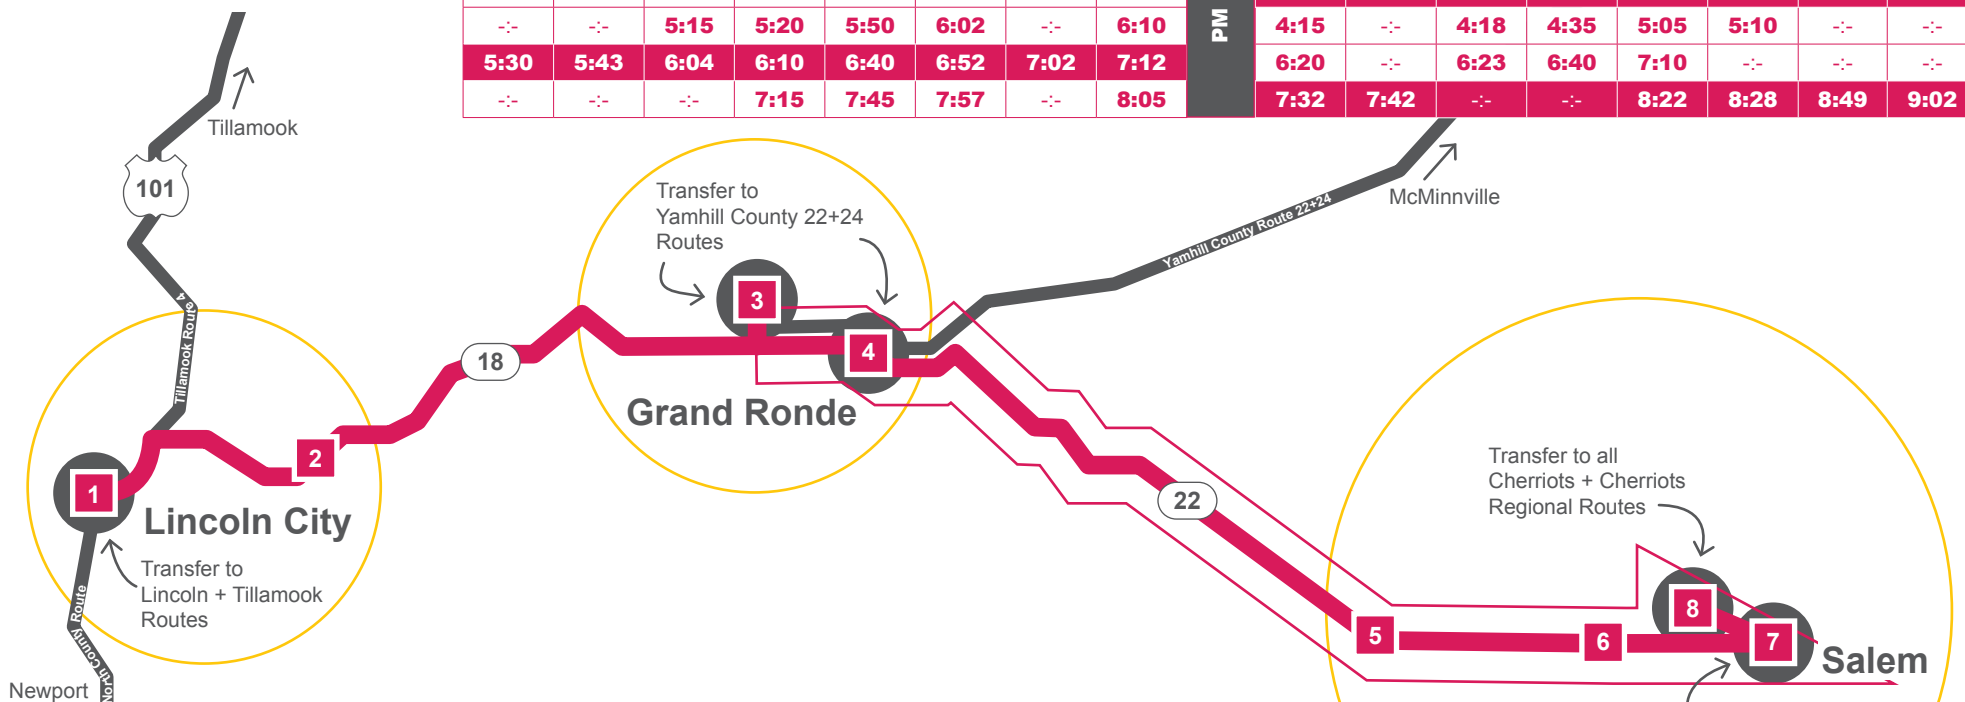

TRANSFER TO OTHER SERVICES

YCTA Routes 22+24 (Mon. - Sat.) Willamina/Sheridan/McMinnville	\$1.25
Lincoln City Loop (Mon. - Sat.)	\$1 per zone
Lincoln City to Tillamook (Daily)	\$4.50
Lincoln City to Newport (Daily)	\$4

nwCONNECTOR
NWCONNECTOR.ORG

VISITOR PASSES

3 day pass \$25
7 day pass \$30

Use a visitor pass for a round trip from the valley to the coast (ride the 60X from Salem) and unlimited travel from Astoria to Yachats.

ROUTES 60X COASTAL CONNECTOR + 70X GRAND RONDE EXPRESS

Chinook Winds (Lincoln City)	Rose Lodge	Grand Ronde Community Center	Spirit Mountain	Rickreall Fairgrounds Park & Ride	Edgewater @ Rosemont	Salem Greyhound Amtrak Station	Downtown Salem Transit Mall	Downtown Salem Transit Mall	Salem Greyhound Amtrak Station	Edgewater @ Rosemont	Rickreall Fairgrounds Park & Ride	Spirit Mountain	Grand Ronde Community Center	Rose Lodge	Chinook Winds (Lincoln City)	
1	2	3	4	5	6	7	8	8	7	6	5	4	3	2	1	
EASTBOUND TO SALEM								WESTBOUND TO LINCOLN CITY								
6:20	6:33	6:54	7:00	-	-	7:40	7:50	AM	7:00	-	7:03	7:20	7:50	7:55	-	-
-	-	8:15	8:20	8:50	9:02	-	9:10		8:30	8:40	-	-	9:20	9:26	9:47	10:00
12:00	12:13	12:34	12:40	-	-	1:20	1:30	PM	1:30	-	1:33	1:50	2:20	2:25	-	-
-	-	2:30	2:35	3:05	3:17	-	3:25		2:10	2:20	-	-	3:00	3:06	3:27	3:40
-	-	5:15	5:20	5:50	6:02	-	6:10		4:15	-	4:18	4:35	5:05	5:10	-	-
5:30	5:43	6:04	6:10	6:40	6:52	7:02	7:12		6:20	-	6:23	6:40	7:10	-	-	-
-	-	-	7:15	7:45	7:57	-	8:05		7:32	7:42	-	-	8:22	8:28	8:49	9:02

- 60X COASTAL CONNECTOR
Sunday - Saturday
- 70X GRAND RONDE EXPRESS
Monday - Friday
- TRANSFER LOCATIONS
- ZONES