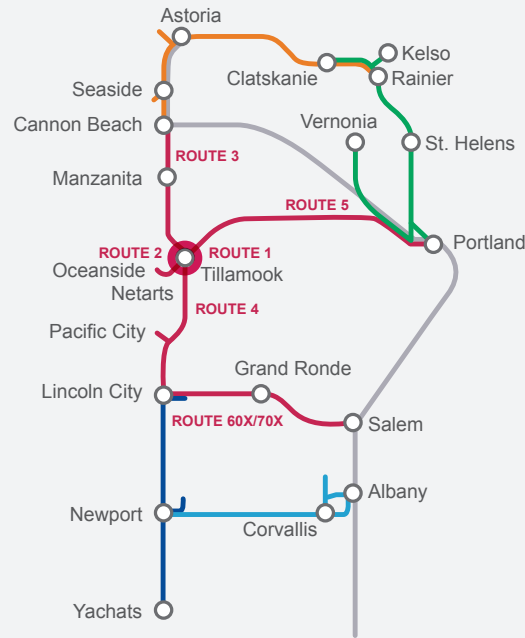

HOLIDAY SCHEDULE

No Bus Service

New Years Day
Thanksgiving Day
Christmas Day

ROUTE AND SCHEDULE INFORMATION

800-815-8283
nwconnector.org
800-735-2700/TTY

RIDER ALERTS

503-842-0123

REALTIME BUS INFO: TRANSIT APP

nwCONNECTOR

NWCONNECTOR.ORG

Visitor Pass for NWCONNECTOR

3 Days \$25
7 Days \$30

(includes a round trip to Portland or Salem and unlimited travel on NWConnector routes)

CONNECTING SERVICES

Lincoln County Transit

amtrak.com | 1-800-872-7245

Tri-Met

trimet.org | 503-238-7433

ROUTE 2B

Port of Tillamook Bay

Effective
September 1, 2021

ROUTE 2B

Port of Tillamook Bay

SERVICE OPERATES
7 DAYS A WEEK

1 Tillamook Transit Center

Transit Center 2nd & Laurel	Trask River RV Park	Corrections	Helping Hands	Air Museum
1	2	3	4	5
Outbound				
8:15	8:22	8:26	8:27	8:29
11:15	11:22	11:26	11:27	11:29
5:35	5:42	5:46	5:47	5:49